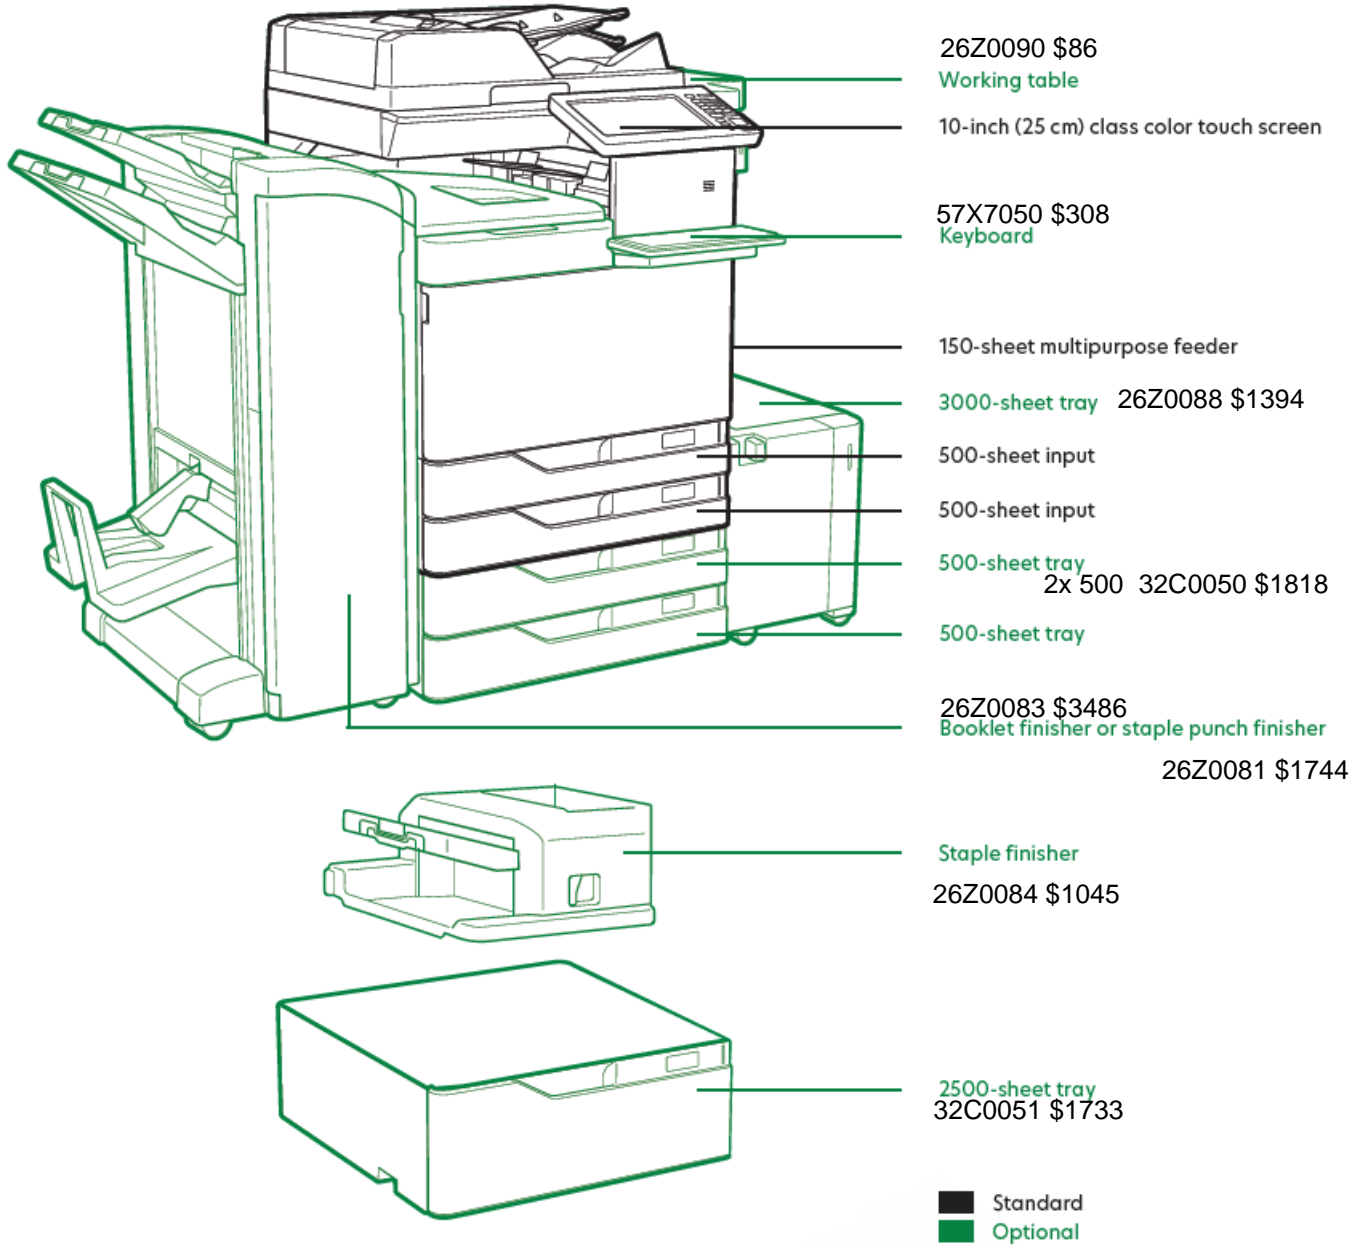

Central Texas Business Systems

2205 W. Division St. STE G5-Arlington, Texas 76012

817-860-3089 James@ctbscopiers.com

Lexmark XC9245 Color MFP Proposal

\$9780.00 + options

Shown with all options

Lexmark XC9245

Loaded with standard features, the 45-ppm, SRA3/12x18 Lexmark XC9245 supports demanding workloads through a powerful combination of printing, copying, scanning, faxing and optional finishing.

Options and Pricing

Lexmark XC9200 Series features

- 320 GB Hard Drive \$263
- CS92x/CX92x Cabinet \$305
- 1GBx32 DDR3 RAM \$69
- 2GBx32 DDR3 RAM \$86
- MS911/MX91x/CS92x/CX92x 10-Sheet Banner Tray* \$523