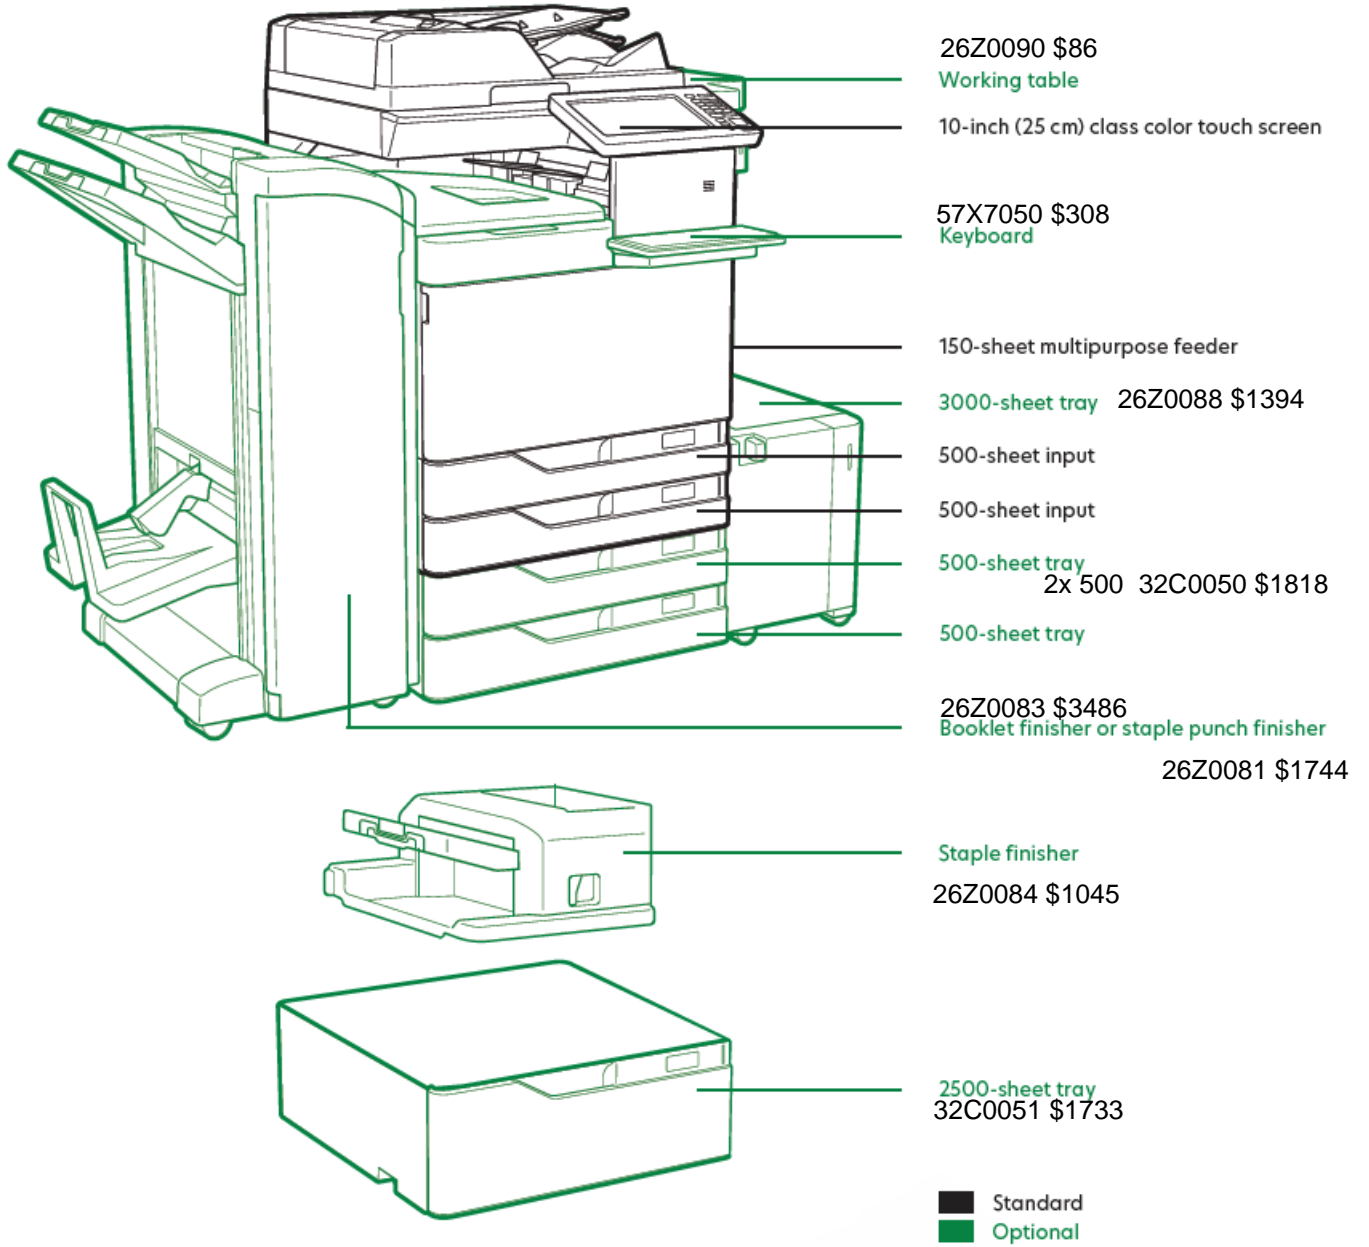

## **Lexmark XC9255 Color MFP Proposal**

**\$10980.00** + options

**Shown with all options**

## **Lexmark XC9255**

*Loaded with standard features, the 55-ppm, SRA3/12x18 Lexmark XC9255 supports demanding workloads through a powerful combination of printing, copying, scanning, faxing and optional finishing.*

## Lexmark XC9200 Series features

- 320 GB Hard Drive \$263
- CS92x/CX92x Cabinet \$305
- 1GBx32 DDR3 RAM \$69
- 2GBx32 DDR3 RAM \$86
- MS911/MX91x/CS92x/CX92x 10-Sheet Banner Tray\* \$523