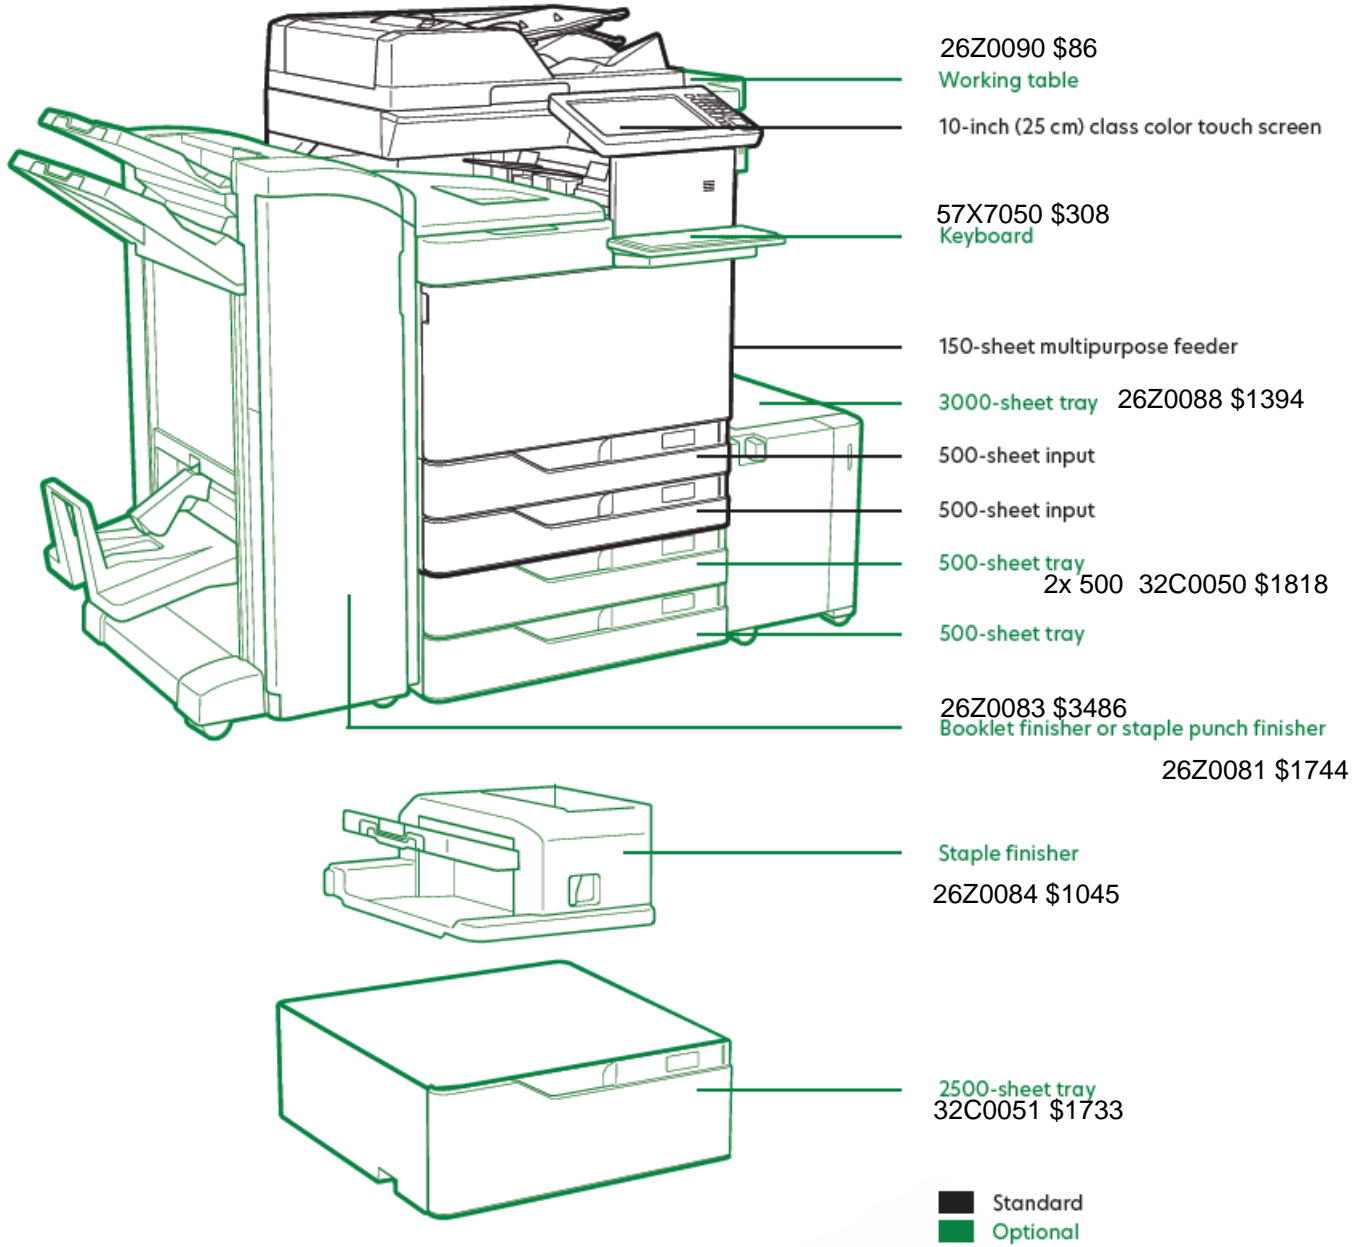

Central Texas Business Systems

2205 W. Division St. STE G5-Arlington, Texas 76012

817-860-3089 James@ctbscopiers.com

Lexmark XC9235 Color MFP Proposal

\$7980.00 + options

Shown with all options

Lexmark XC9235

Loaded with standard features, the 35-ppm, SRA3/12x18 Lexmark XC9235 supports demanding workloads through a powerful combination of printing, copying, scanning, faxing and optional finishing.

Options and Pricing

Lexmark XC9200 Series features

- 320 GB Hard Drive \$263
- CS92x/CX92x Cabinet \$305
- 1GBx32 DDR3 RAM \$69
- 2GBx32 DDR3 RAM \$86
- MS911/MX91x/CS92x/CX92x 10-Sheet Banner Tray* \$523